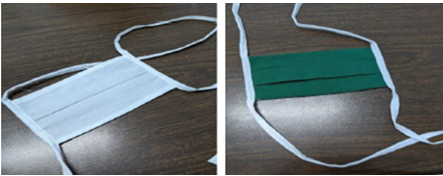

Protective Products *for Hospitality*

Keep Cleanliness Top of Mind

STANDARD
TEXTILE est. 1940

Face Masks for Hospitality

Disposable Face Mask

3-Ply Mask (non-sterile) made of spun-bonded non-woven fabric and melt-blown non woven fabric.

Conforms to International standards, low breathing resistance with high filtration efficiency.

Elastic Earloops.

DN:	98100102
CASE PACK:	2,500 each
COO:	China

Reusable Fabric Face Mask with Ties

Poplin Front Layer - 55% Cotton/45% Polyester (Color: Zafire Royal, Ceil Blue).

Poplin Back Layer - 65% Cotton/35% Polyester (Color: White).

Ties - 65% Cotton/35% Polyester (Color: White).

Colors will be exclusive to Standard Textile.

DN:	98100100
CASE PACK:	300 each
COO:	El Salvador, Mexico and USA