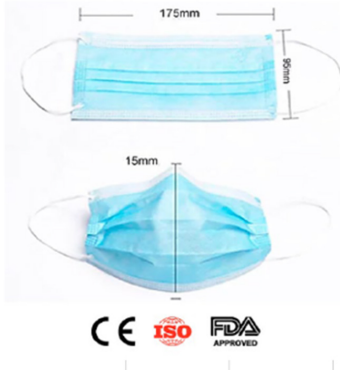

Protective Products *for Hospitality*

Keep Cleanliness Top of Mind

STANDARD
TEXTILE est. 1940

Face Masks for Hospitality

Disposable Face Mask

3-Ply Mask (non-sterile) made of spun-bonded non-woven fabric and melt-blown non woven fabric.

Conforms to International standards, low breathing resistance with high filtration efficiency.

Elastic Earloops.

DN:	98100102
CASE PACK:	2,500 each
COO:	China

Reusable Fabric Face Mask with Ties

Poplin Front Layer - 55% Cotton/45% Polyester (Color: Zafire Royal, Ceil Blue).

Poplin Back Layer - 65% Cotton/35% Polyester (Color: White).

Ties - 65% Cotton/35% Polyester (Color: White).

Colors will be exclusive to Standard Textile.

DN:	98100100
CASE PACK:	300 each
COO:	El Salvador, Mexico and USA